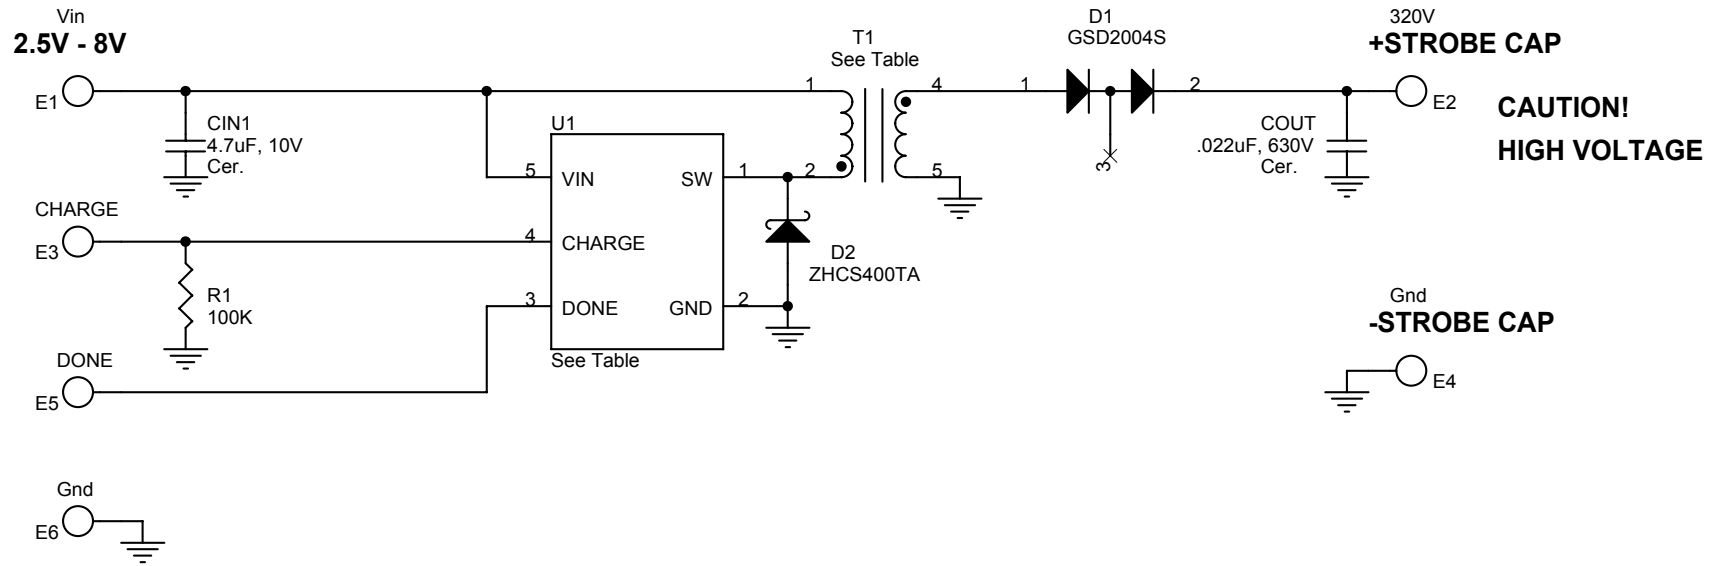

NOTES: UNLESS OTHERWISE SPECIFIED

TABLE

ASSEMBLY	U1	T1
DC661A-A	LT3468ES5	SBL-5.6-1
DC661A-B	LT3468ES5-1	SBL-5.6S-1

**LINEAR TECHNOLOGY CORPORATION**

1630 McCARTHY BLVD.  
MILPITAS, CA. 95035  
408-432-1900  
408-434-0507 FAX

Title Photoflash Capacitor Charger High Voltage Supply		
Size	Document Number DC661A-A & A-B LT3468ES5/LT3468ES5-1	Rev
Date:	Thursday, October 16, 2003	Sheet 1 of 1