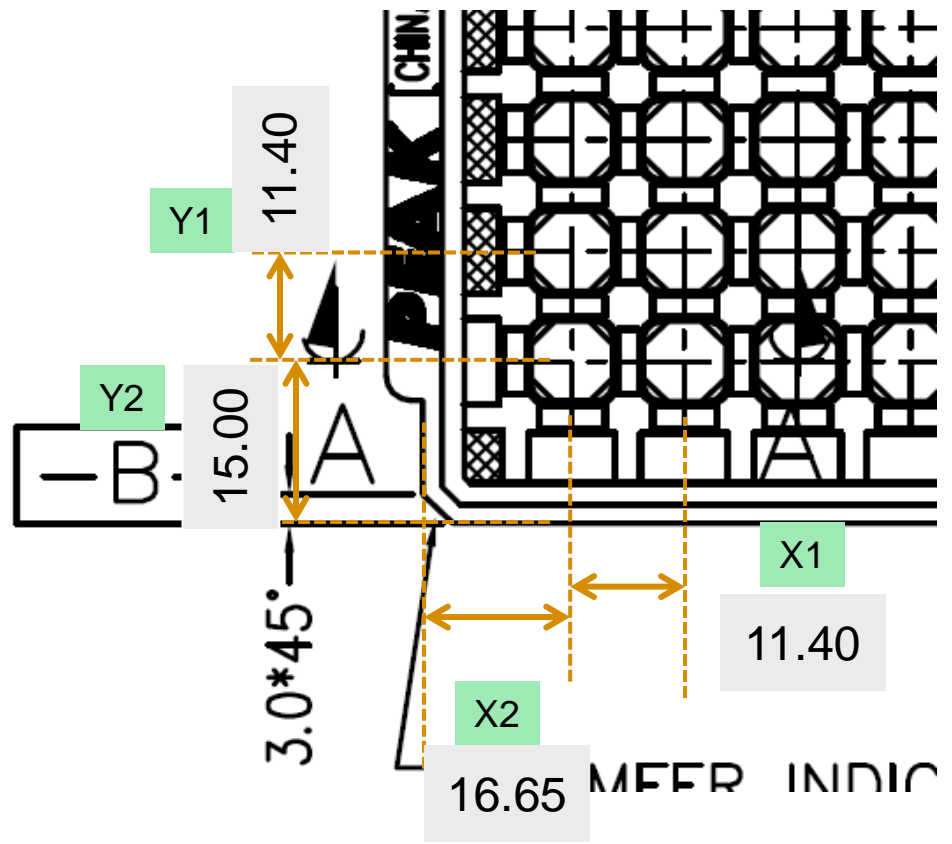

FROM PEAK_NHBG09091.510266

Pitch	X, mm	Y, mm
1	11.40	11.40
2	16.65	15.00

Tray Matrix: 10x26
Qty per tray: 260

Tray design is Jedec CO-034 compliant

TO UBOT_UB09091.21026XA

Pitch	X, mm	Y, mm
1	11.80	12.80
2	10.00	10.35

Tray Matrix: 10x26
 Unit qty per tray: 260

- No change in tray matrix and qty of units per tray
- Tray design is Jedec CO-034 compliant