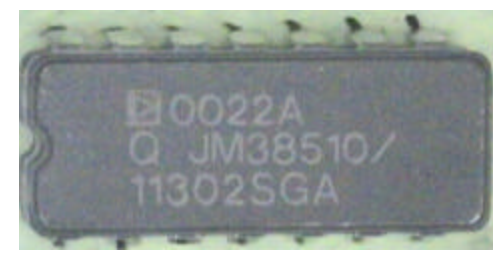

# A PCN 09\_0196 CHANGE OF Q COMPLIANCE INDICATOR FOR JM38510 MODELS

### Comparison of Top Mark

From

To

8L CDIP

16L CDIP

8L CDIP

14L CDIP

TO-99