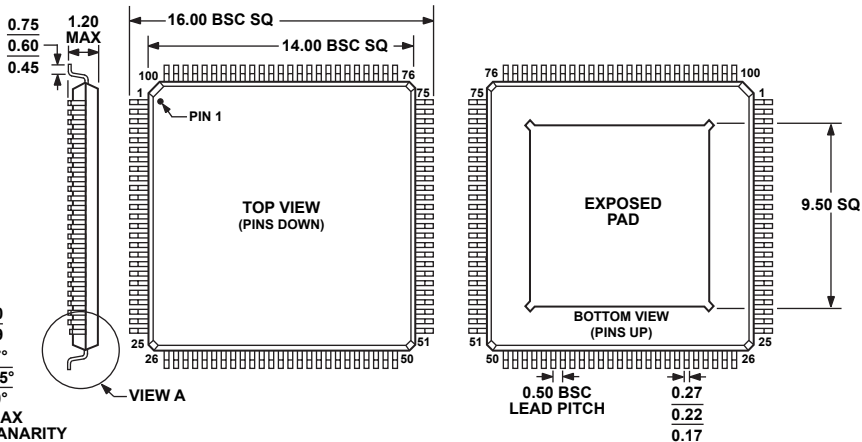

**100-Lead Thin Quad Flat Package, Exposed Pad [TQFP_EP]
(SV-100-3)**

Dimensions shown in millimeters

VIEW A
ROTATED 90° CCW

COMPLIANT TO JEDEC STANDARDS MS-026-AED-HD