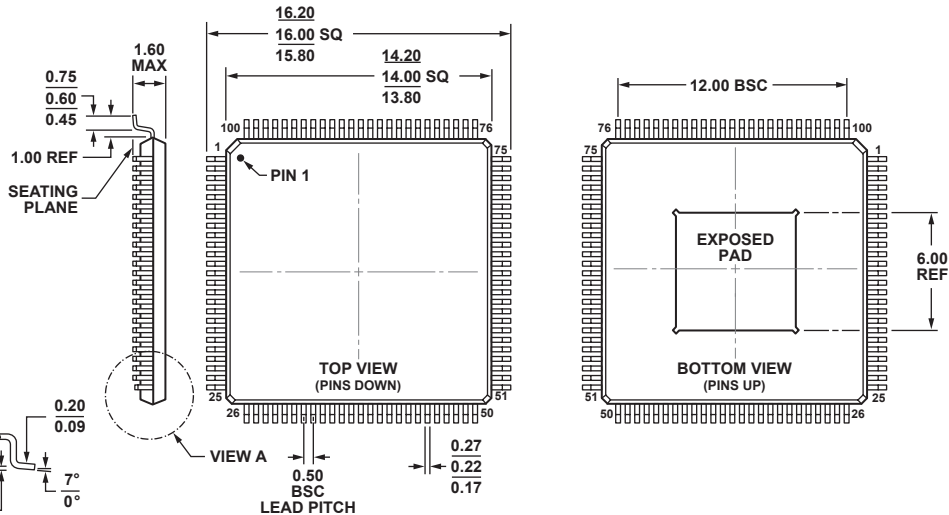

**100-Lead Low Profile Quad Flat Package, Exposed Pad [LQFP\_EP]  
(SW-100-2)**

Dimensions shown in millimeters

**VIEW A  
ROTATED 90° CCW**

COMPLIANT TO JEDEC STANDARDS MS-026-BED-HD