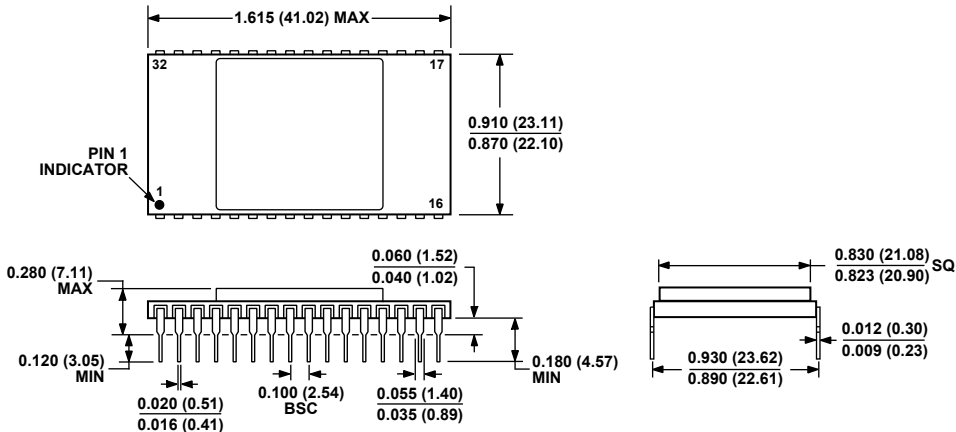

**32-Lead Side Brazed Ceramic DIP for Hybrid [SBDIP_H]
(DH-32C)**

Dimensions shown in inches and (millimeters)

**CONTROLLING DIMENSIONS ARE IN INCHES; MILLIMETER DIMENSIONS
(IN PARENTHESES) ARE ROUNDED-OFF INCH EQUIVALENTS FOR
REFERENCE ONLY AND ARE NOT APPROPRIATE FOR USE IN DESIGN.**