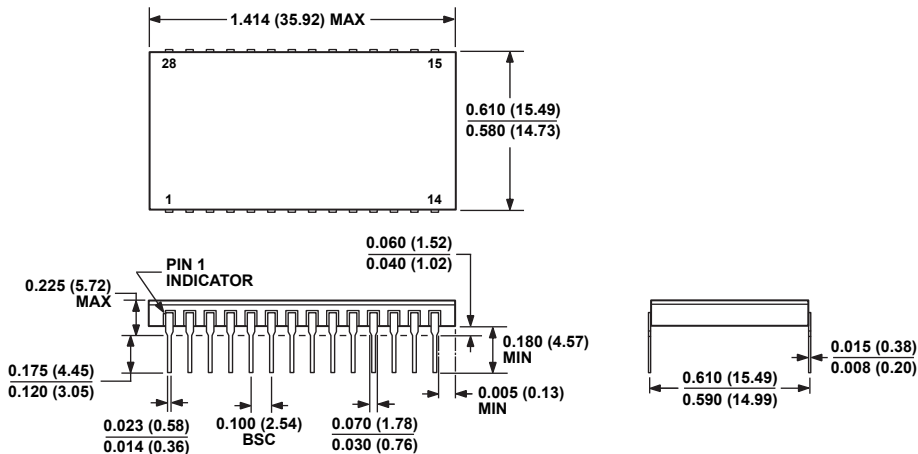

**28-Lead Side-Braced Ceramic DIP for Hybrid [SBDIP_H]
(DH-28B)**

Dimensions shown in inches and (millimeters)

**CONTROLLING DIMENSIONS ARE IN INCHES. MILLIMETER DIMENSIONS
(IN PARENTHESES) ARE ROUNDED-OFF INCH EQUIVALENTS FOR
REFERENCE ONLY AND ARE NOT APPROPRIATE FOR USE IN DESIGN.**