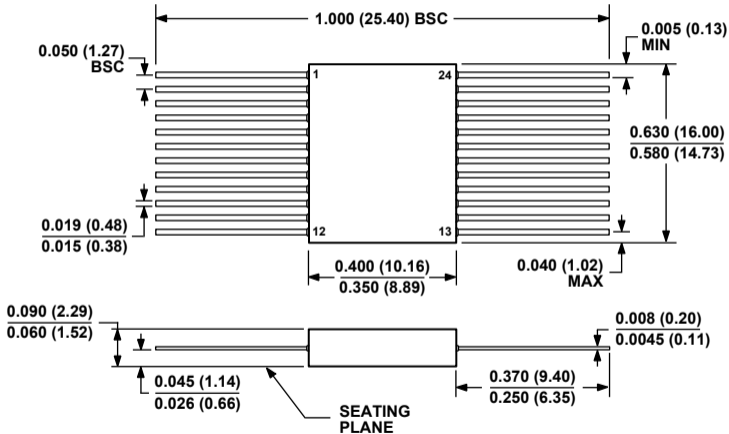

**24-Lead Ceramic Flat Package [FLATPACK]
(F-24)
Dimensions shown in inches and (millimeters)**

COMPLIANT TO JEDEC STANDARDS MO-070-AD