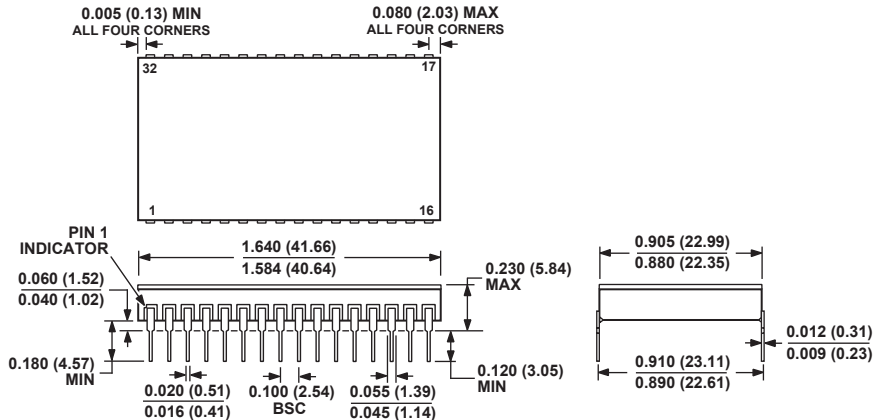

**32-Lead Side-Brazed Ceramic DIP for Hybrid [SBDIP_H]
(DH-32F)**

Dimensions shown in inches and (millimeters)

**CONTROLLING DIMENSIONS ARE IN INCHES; MILLIMETER DIMENSIONS
(IN PARENTHESES) ARE ROUNDED-OFF INCH EQUIVALENTS FOR
REFERENCE ONLY AND ARE NOT APPROPRIATE FOR USE IN DESIGN**