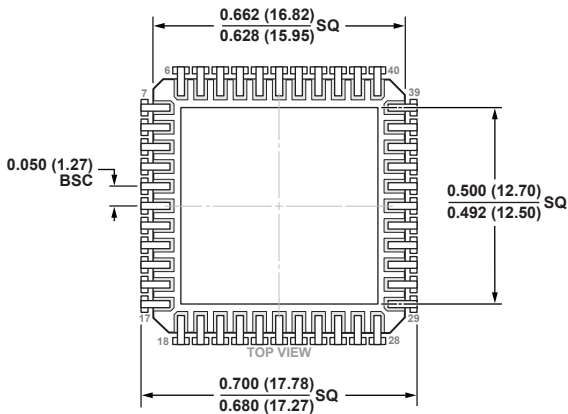

**44-Lead Ceramic Leaded Chip Carrier, J-Formed Leads [JLCC]
(J-44)**

Dimensions shown in inches and (millimeters)

CONTROLLING DIMENSIONS ARE IN INCHES; MILLIMETERS DIMENSIONS (IN PARENTHESES) ARE ROUNDED-OFF INCH EQUIVALENTS FOR REFERENCE ONLY AND ARE NOT APPROPRIATE FOR USE IN DESIGN.