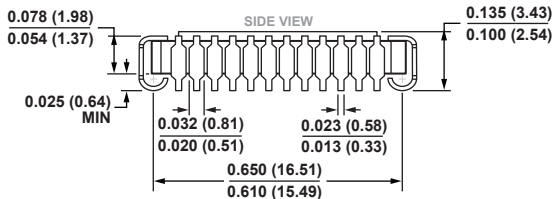

**44-Lead Ceramic Leaded Chip Carrier, J-Formed Leads [JLCC]
(J-44)**

Dimensions shown in inches and (millimeters)

CONTROLLING DIMENSIONS ARE IN INCHES; MILLIMETERS DIMENSIONS (IN PARENTHESES) ARE ROUNDED-OFF INCH EQUIVALENTS FOR REFERENCE ONLY AND ARE NOT APPROPRIATE FOR USE IN DESIGN.