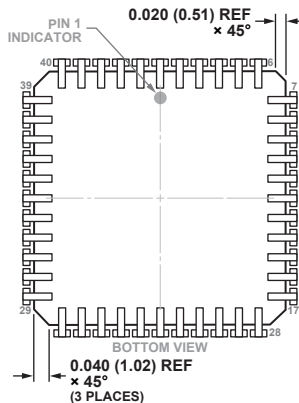

**44-Lead Ceramic Leaded Chip Carrier, J-Formed Leads [JLCC]
(J-44)**

Dimensions shown in inches and (millimeters)

CONTROLLING DIMENSIONS ARE IN INCHES; MILLIMETERS DIMENSIONS (IN PARENTHESES) ARE ROUNDED-OFF INCH EQUIVALENTS FOR REFERENCE ONLY AND ARE NOT APPROPRIATE FOR USE IN DESIGN.