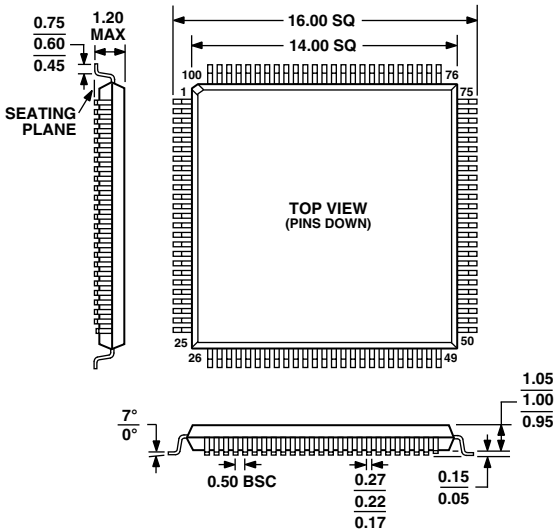

**100-Lead Thin Plastic Quad Flat Package [TQFP]  
(SU-100)**

Dimensions shown in millimeters

**COMPLIANT TO JEDEC STANDARDS MS-026AED**