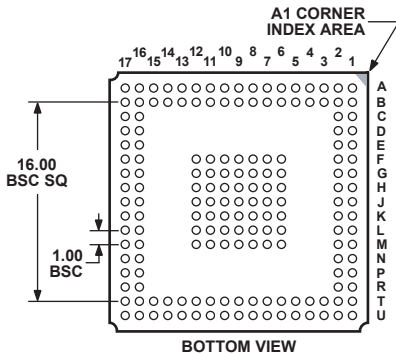

169-Ball Plastic Ball Grid Array [PBGA] (B-169)

Dimensions shown in millimeters

COMPLIANT TO JEDEC STANDARDS MS-034-AAG-2