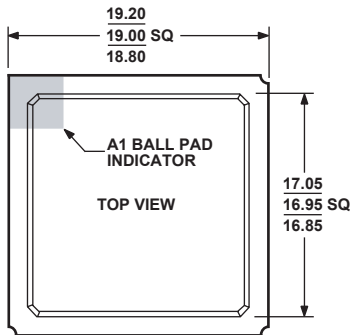

169-Ball Plastic Ball Grid Array [PBGA] (B-169)

Dimensions shown in millimeters

COMPLIANT TO JEDEC STANDARDS MS-034-AAG-2