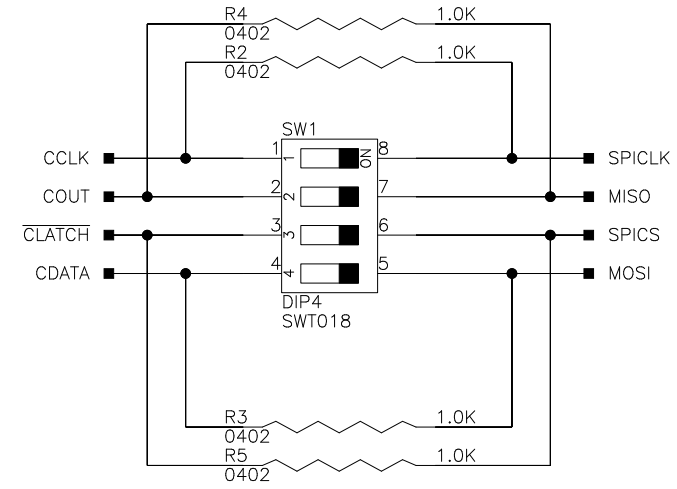

4

	ANALOG DEVICES		20 Cotton Road Nashua, NH 03063 PH: 1-800-ANALOGD
	Title SigmaStudio USBi to EZ-Board Adapter REV		
Size C	Board No.	A0366-2012	Rev 0.1
Date	06/01/2012	Sheet 2 of 3	

A

B

C

D

Connects to P2 on 21364 EZ-Kit pins 1-6.

Connects to P3 on 21369 EZ-Kit pins 1-6.

Connects to P2 on 21469/479/489 EZ-Kit pins 1-28

		20 Cotton Road Nashua, NH 03063 PH: 1-800-ANALOGD	
		Title SigmaStudio USBi to EZ-Board Adapter Connectors	
Size C	Board No. A0366-2012	Rev 0.1	
Date 06/01/2012	Sheet 3		of 3