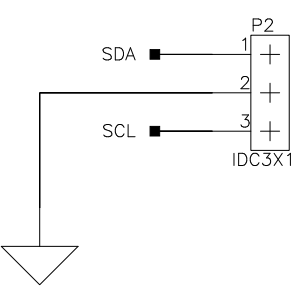

4

	ANALOG DEVICES		20 Cotton Road Nashua, NH 03063 PH: 1-800-ANALOGD
	Title SigmaStudio USBi to EZ-Board Adapter REV		
Size C	Board No.	A0366-2012	Rev 0.1
Date	06/01/2012	Sheet 2 of 3	

A

B

C

D

Connects to P2 on 21364 EZ-Kit pins 1-6.