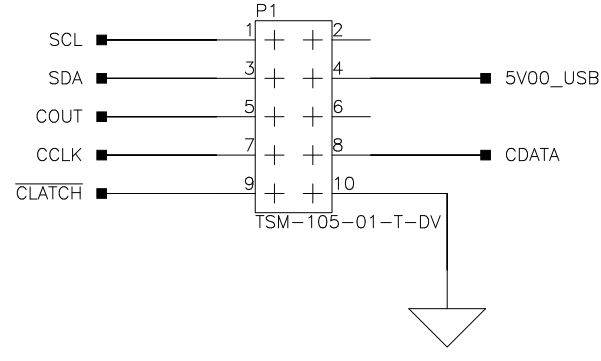

4

	ANALOG DEVICES		20 Cotton Road Nashua, NH 03063 PH: 1-800-ANALOGD
	Title SigmaStudio USBi to EZ-Board Adapter REV		
Size C	Board No.	A0366-2012	Rev 0.1
Date	06/01/2012	Sheet 2 of 3	

A

B

C

D

Connects to P2 on 21364 EZ-Kit pins 1-6.

Connects to P3 on 21369 EZ-Kit pins 1-6.

Connects to P2 on 21469/479/489 EZ-Kit pins 1-28

		20 Cotton Road Nashua, NH 03063 PH: 1-800-ANALOGD	
		Title SigmaStudio USBi to EZ-Board Adapter Connectors	
Size C	Board No. A0366-2012	Rev 0.1	
Date 06/01/2012	Sheet 3		of 3