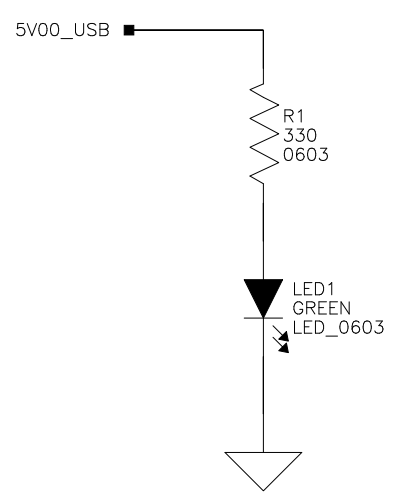

4

	ANALOG DEVICES		20 Cotton Road Nashua, NH 03063 PH: 1-800-ANALOGD
	Title SigmaStudio USBi to EZ-Board Adapter REV		
Size C	Board No.	A0366-2012	Rev 0.1
Date	06/01/2012	Sheet 2 of 3	

A

B

C

D

Connects to P2 on 21364 EZ-Kit pins 1-6.