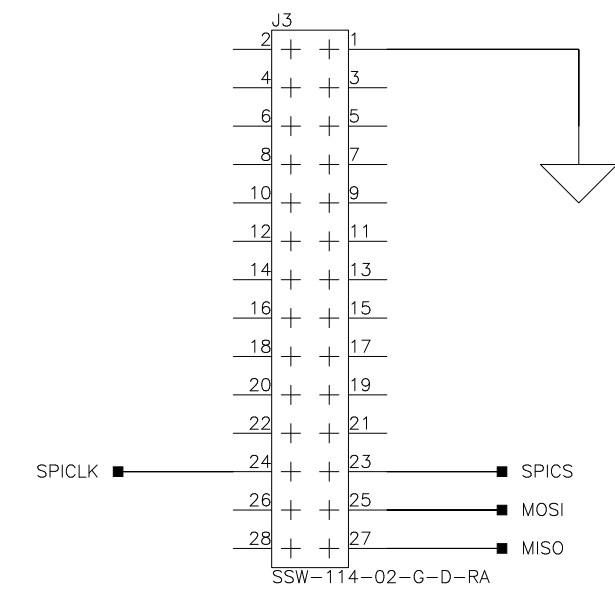

Connects to P2 on 21469/479/489 EZ-Kit pins 1-28

		20 Cotton Road Nashua, NH 03063 PH: 1-800-ANALOGD	
		Title SigmaStudio USBi to EZ-Board Adapter Connectors	
Size C	Board No. A0366-2012	Rev 0.1	
Date 06/01/2012	Sheet 3		of 3