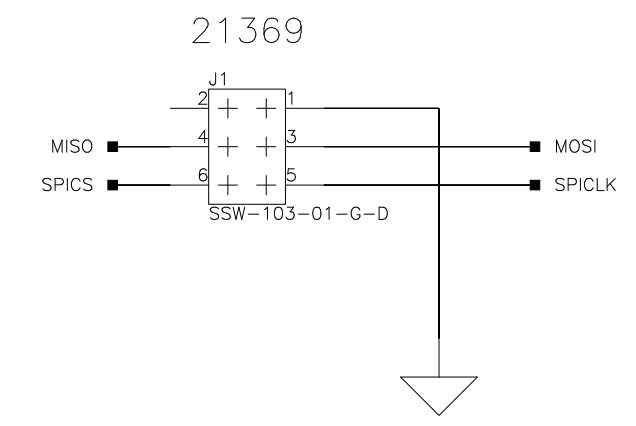

4

	ANALOG DEVICES		20 Cotton Road Nashua, NH 03063 PH: 1-800-ANALOGD
	Title SigmaStudio USBi to EZ-Board Adapter REV		
Size C	Board No.	A0366-2012	Rev 0.1
Date	06/01/2012	Sheet 2 of 3	

A

B

C

D

Connects to P2 on 21364 EZ-Kit pins 1-6.

Connects to P3 on 21369 EZ-Kit pins 1-6.

Connects to P2 on 21469/479/489 EZ-Kit pins 1-28

		20 Cotton Road Nashua, NH 03063 PH: 1-800-ANALOGD	
		Title SigmaStudio USBi to EZ-Board Adapter Connectors	
Size C	Board No. A0366-2012	Rev 0.1	
Date 06/01/2012	Sheet 3		of 3