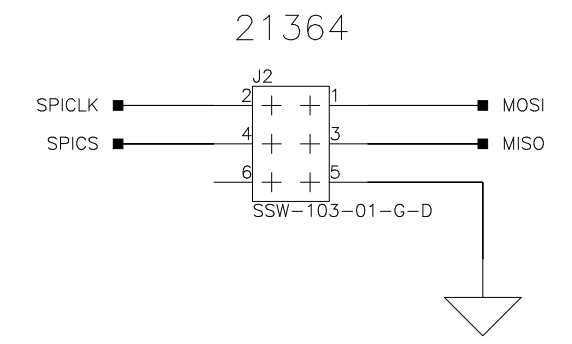

4

	ANALOG DEVICES		20 Cotton Road Nashua, NH 03063 PH: 1-800-ANALOGD
	Title SigmaStudio USBi to EZ-Board Adapter REV		
Size C	Board No.	A0366-2012	Rev 0.1
Date	06/01/2012	Sheet 2 of 3	

A

B

C

D

Connects to P2 on 21364 EZ-Kit pins 1-6.

Connects to P3 on 21369 EZ-Kit pins 1-6.

Connects to P2 on 21469/479/489 EZ-Kit pins 1-28

		20 Cotton Road Nashua, NH 03063 PH: 1-800-ANALOGD	
		Title SigmaStudio USBi to EZ-Board Adapter Connectors	
Size C	Board No. A0366-2012	Rev 0.1	
Date 06/01/2012	Sheet 3		of 3