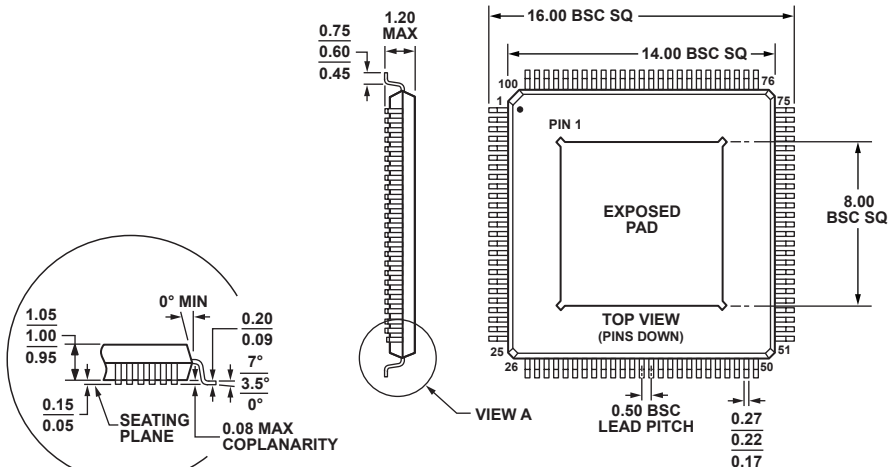

**100-Lead Thin Quad Flat Package, Exposed Pad [TQFP_EP]
(SV-100-7)**

Dimensions shown in millimeters

VIEW A
ROTATED 90° CCW

COMPLIANT TO JEDEC STANDARDS MS-026-AED-HU